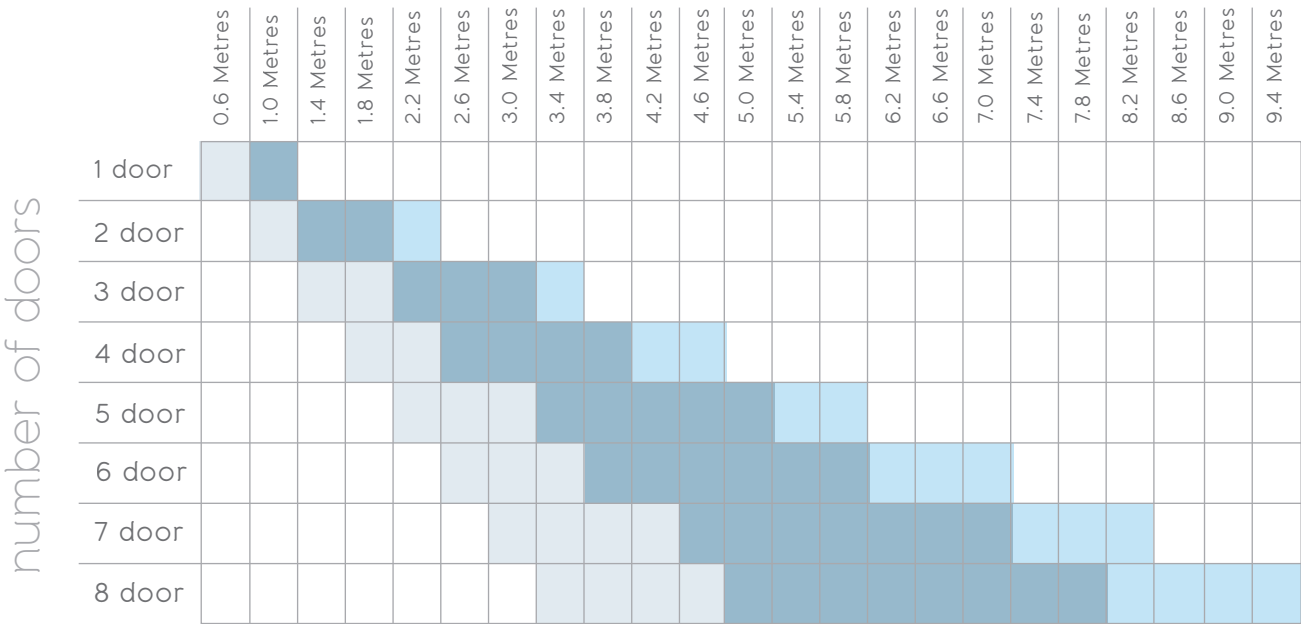

approximate opening

*Above sizes are for guidance only and are subject to glass specification.

Key:

- Optimum door leaf sizes
- Wide door leaf sizes
- Narrow door leaf sizes