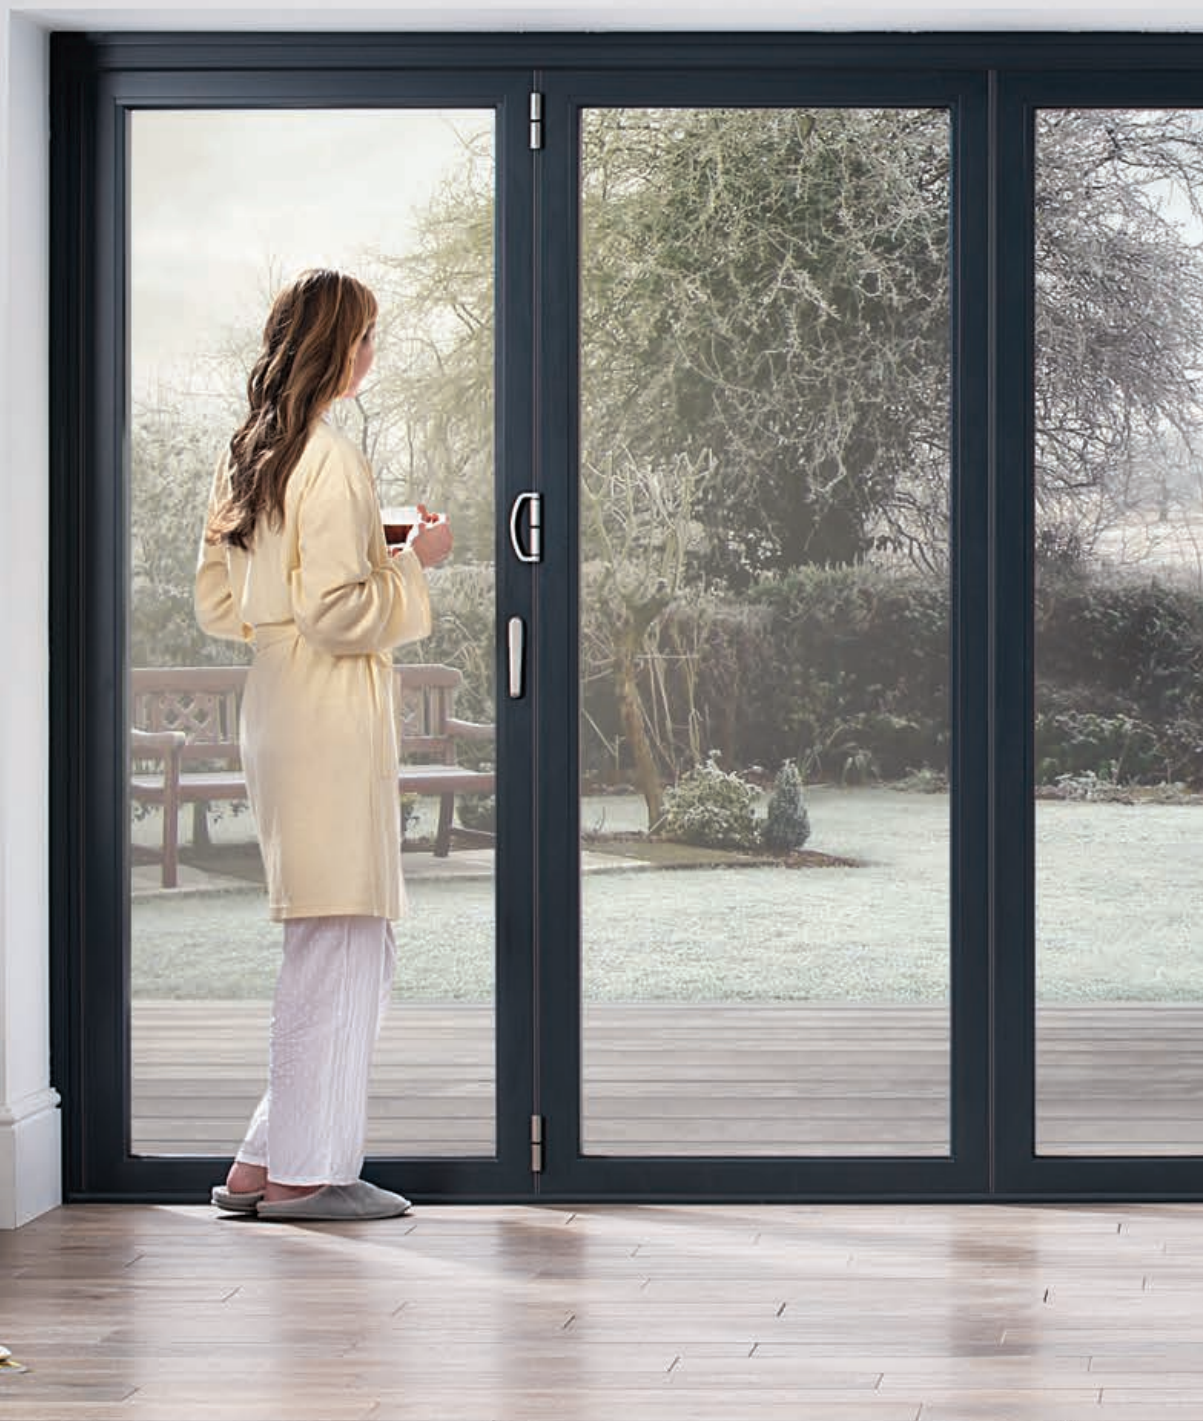

Thermal efficiency...

It may not seem that a classic style goes hand in hand with thermal efficiency, but it certainly does with Origin.

Designed specifically to meet the demands of the UK market, the Origin Bi-Fold Door has been engineered to optimise superior weather rating, security and aesthetic appeal. While each of our doors invite natural light in and remove the barriers between the inside and out, they also work to keep a home warm when it's chilly and cool when it's hot.

Origin exceed British Building Regulation requirements for optimum thermal efficiency as they boast a certified U-Value of 1.32.

The Origin Bi-fold Door also makes use of some of the most sophisticated weathertight seals to ensure the elements stay out.

In real terms, this means energy bills will be reduced and your rooms will become usable all year round.

Door Colour: 7016M