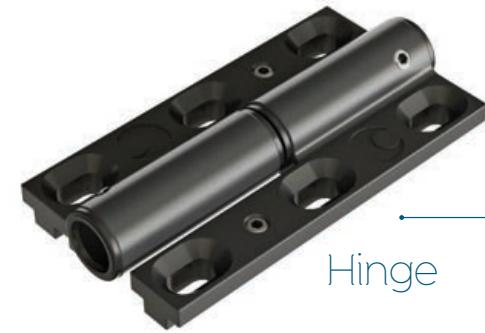

Hardware, components & accessories...

Hinge