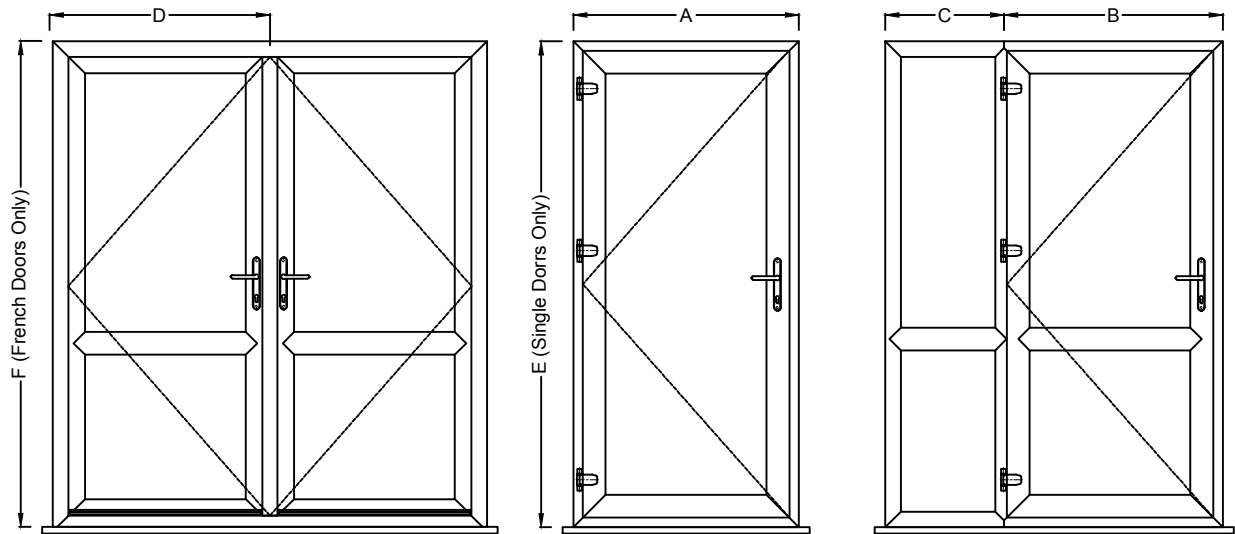

# Rehau Residential Doors

## Size Parameters

Height dimensions do not include Cill

Dimension	Standard Threshold (72mm)		Low PVCu Threshold (52mm)		Exitex Aluminium (25mm)	
	Minimum	Maximum	Minimum	Maximum	Minimum	Maximum
A	416.0mm	1190.0mm	416.0mm	1190.0mm	416.0mm	1190.0mm
B	412.0mm	1182.0mm	412.0mm	1182.0mm	412.0mm	1182.0mm
C	228.0mm	5800.0mm	228.0mm	5800.0mm	228.0mm	5800.0mm
D	379.0mm	1053.0mm	379.0mm	1053.0mm	379.0mm	1053.0mm
E	1180.0mm	2350.0mm	1160.0mm	2330.0mm	1154.0mm	2324.0mm
F	1180.0mm	2320.0mm	1160.0mm	2300.0mm	1154.0mm	2294.0mm
G	222.0mm	3200.0mm	222.0mm	3200.0mm	222.0mm	3200.0mm
H	274.0mm	1593.0mm	274.0mm	1593.0mm	274.0mm	1593.0mm
I	1170.0mm	2310.0mm	1150.0mm	2290.0mm	1144.0mm	2284.0mm