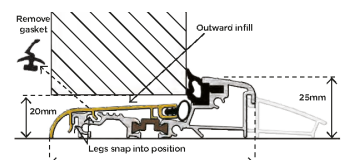

45mm Frame Extension

3mm Coupler

7.5mm Aluminium Coupler

24mm Jack-able Coupler

65mm Coupler

Window Widgets fixed 170 degree coupler

Window Widgets 90 degree post

Rehau 90 degree post

Window Widgets variable post

Rehau variable post

Window Widgets 135 degree post (Also available in 150)

Glazing Beads

28mm flat bead

28mm ovalo bead

36mm ovalo bead

44mm ovalo bead

Low Threshold Options

25mm Exitex Part M Low Threshold (Inward)

25mm Exitex Part M Low Threshold (Outward)