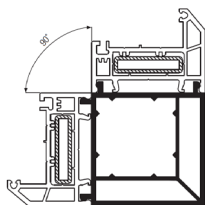

45mm Frame Extension

3mm Coupler

7.5mm Aluminium Coupler

24mm Jack-able Coupler

65mm Coupler

Window Widgets fixed 170 degree coupler

Window Widgets 90 degree post

Rehau 90 degree post

Window Widgets variable post

Rehau variable post

Window Widgets 135 degree post (Also available in 150)

Glazing Beads

28mm flat bead

28mm ovalo bead

36mm ovalo bead

44mm ovalo bead

Low Threshold Options

25mm Exitex Part M Low Threshold (Inward)

25mm Exitex Part M Low Threshold (Outward)