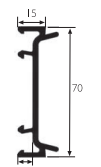

Main frames

TOTAL 70C

52mm Outerframe

62mm Outerframe

72mm Outerframe

TOTAL 70S

52mm Outerframe

62mm Outerframe

72mm Outerframe

Cill Sections

95mm cill

150mm Deep Nosed cill

180mm Deep Nosed cill

225mm Deep Nosed cill

Ancillaries

15mm Frame Extension

45mm Frame Extension

3mm Coupler

7.5mm Aluminium Coupler

24mm Jack-able Coupler

65mm Coupler

Window Widgets fixed 170 degree coupler

Window Widgets 90 degree post

Rehau 90 degree post