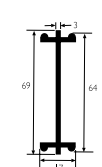

Main frames

TOTAL 70C

52mm Outerframe

62mm Outerframe

72mm Outerframe

TOTAL 70S

52mm Outerframe

62mm Outerframe

72mm Outerframe

Cill Sections

95mm cill

150mm Deep Nosed cill

180mm Deep Nosed cill

225mm Deep Nosed cill

Ancillaries

15mm Frame Extension

45mm Frame Extension

3mm Coupler

7.5mm Aluminium Coupler

24mm Jack-able Coupler

65mm Coupler

Window Widgets fixed 170 degree coupler

Window Widgets 90 degree post

Rehau 90 degree post

Low Threshold Options

25mm Exitex Part M Low Threshold (Inward)

25mm Exitex Part M Low Threshold (Outward)