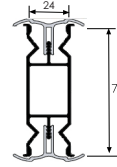

72mm Outerframe

Cill Sections

95mm cill

150mm Deep Nosed cill

180mm Deep Nosed cill

225mm Deep Nosed cill

Ancillaries

15mm Frame Extension

45mm Frame Extension

3mm Coupler

7.5mm Aluminium Coupler

24mm Jack-able Coupler

65mm Coupler

Window Widgets fixed 170 degree coupler

Window Widgets 90 degree post

Rehau 90 degree post