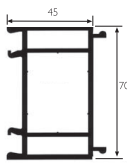

72mm Outerframe

Cill Sections

95mm cill

150mm Deep Nosed cill

180mm Deep Nosed cill

225mm Deep Nosed cill

Ancillaries

15mm Frame Extension

45mm Frame Extension

3mm Coupler

7.5mm Aluminium Coupler

24mm Jack-able Coupler

65mm Coupler

Window Widgets fixed 170 degree coupler

Window Widgets 90 degree post

Rehau 90 degree post