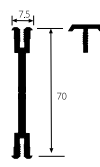

Main frames

TOTAL 70C

52mm Outerframe

62mm Outerframe

72mm Outerframe

TOTAL 70S

52mm Outerframe

62mm Outerframe

72mm Outerframe

Cill Sections

95mm cill

150mm Deep Nosed cill

180mm Deep Nosed cill

225mm Deep Nosed cill

Ancillaries

15mm Frame Extension

45mm Frame Extension

3mm Coupler

7.5mm Aluminium Coupler

24mm Jack-able Coupler

65mm Coupler

Window Widgets fixed 170 degree coupler

Window Widgets 90 degree post

Rehau 90 degree post