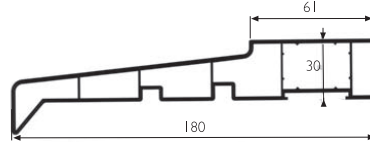

72mm Outerframe

Cill Sections

95mm cill

150mm Deep Nosed cill

180mm Deep Nosed cill

225mm Deep Nosed cill

Ancillaries

15mm Frame Extension

45mm Frame Extension

3mm Coupler

7.5mm Aluminium Coupler

24mm Jack-able Coupler

65mm Coupler

Window Widgets fixed 170 degree coupler

Window Widgets 90 degree post

Rehau 90 degree post