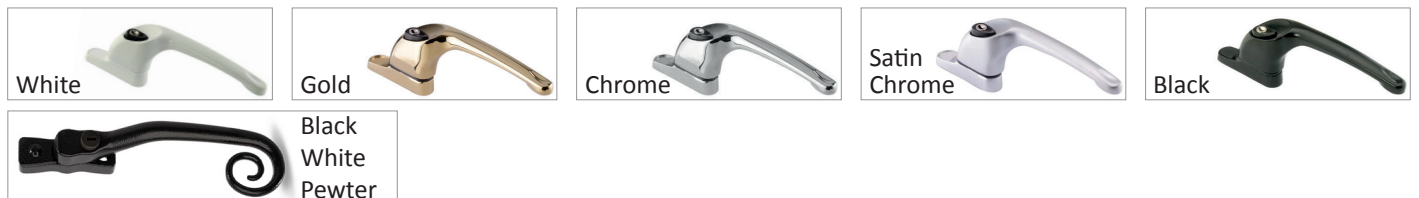

Colours available

	White	☒	☒		Mahogany	☒	☐
	Rosewood	☒	☒		Mahogany/White	☒	☐
	Rosewood/White	☒	☒		Anthracite Grey (smooth)	☒	☐
	Oak	☒	☒		Anthracite Grey (smooth) /White	☒	☐
	Oak/White	☒	☒		Slate Grey (smooth)	☒	☐
	Anthracite Grey	☐	☒		Slate Grey (smooth) /White	☒	☐
	Anthracite Grey/White	☐	☒				
	Black/White	☐	☒				
	Creamgrain	☐	☒				
	Creamgrain/White	☐	☒				
	Whitegrain	☐	☒				

Can also be sprayed any RAL colour
(on smooth, foil/white or foil/foil base)

Energy ratings

Hardware Options

Glass Specifications

Outer Frame	Rating & U Value	Thickness	Glass Spec
Chamfered 52mm	A+ Rated - 1.32 U Value	28mm Double Glazing	Float | Warm Edge Argon | Planitherm Total +
Chamfered 62mm	A Rated - 1.32 U Value	28mm Double Glazing	Float | Warm Edge Argon | Planitherm Total +
Chamfered 72mm	A Rated - 1.32 U Value	28mm Double Glazing	Float | Warm Edge Argon | Planitherm Total +
Chamfered 52mm	A+ Rated - 1.03 U Value	36mm Triple Glazing	Float | Warm Edge Argon | Planitherm Total + (x2)
Chamfered 62mm	A+ Rated - 1.04 U Value	36mm Triple Glazing	Float | Warm Edge Argon | Planitherm Total + (x2)
Chamfered 72mm	A Rated - 1.05 U Value	36mm Triple Glazing	Float | Warm Edge Argon | Planitherm Total + (x2)
Chamfered 52mm	A+ Rated - 0.9 U Value	44mm Triple Glazing	Float | Warm Edge Argon | Planitherm Total + (x2)
Chamfered 62mm	A+ Rated - 0.92 U Value	44mm Triple Glazing	Float | Warm Edge Argon | Planitherm Total + (x2)
Chamfered 72mm	A+ Rated - 0.93 U Value	44mm Triple Glazing	Float | Warm Edge Argon | Planitherm Total + (x2)
Sculptured 52mm	A Rated - 1.36 U Value	28mm Double Glazing	Float | Warm Edge Argon | Planitherm Total +
Sculptured 62mm	A Rated - 1.37 U Value	28mm Double Glazing	Float | Warm Edge Argon | Planitherm Total +
Sculptured 72mm	A Rated - 1.37 U Value	28mm Double Glazing	Float | Warm Edge Argon | Planitherm Total +
Sculptured 52mm	A+ Rated - 1.06 U Value	36mm Triple Glazing	Float | Warm Edge Argon | Planitherm Total + (x2)
Sculptured 62mm	A Rated - 1.07 U Value	36mm Triple Glazing	Float | Warm Edge Argon | Planitherm Total + (x2)
Sculptured 72mm	A Rated - 1.08 U Value	36mm Triple Glazing	Float | Warm Edge Argon | Planitherm Total + (x2)
Sculptured 52mm	A+ Rated - 0.94 U Value	44mm Triple Glazing	Float | Warm Edge Argon | Planitherm Total + (x2)
Sculptured 62mm	A+ Rated - 0.96 U Value	44mm Triple Glazing	Float | Warm Edge Argon | Planitherm Total + (x2)
Sculptured 72mm	A+ Rated - 0.98 U Value	44mm Triple Glazing	Float | Warm Edge Argon | Planitherm Total + (x2)