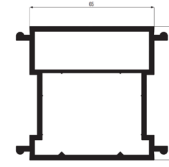

45mm Frame Extension

3mm Coupler

7.5mm Aluminium Coupler

24mm Jack-able Coupler

65mm Coupler

Window Widgets fixed 170 degree coupler

Window Widgets 90 degree post

Rehau 90 degree post