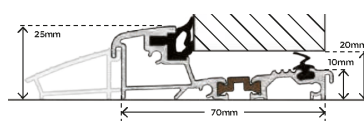

45mm Frame Extension

3mm Coupler

7.5mm Aluminium Coupler

24mm Jack-able Coupler

65mm Coupler

Window Widgets fixed 170 degree coupler

Window Widgets 90 degree post

Rehau 90 degree post

Window Widgets variable post

Rehau variable post

Window Widgets 135 degree post (Also available in 150)

Glazing Beads

28mm flat bead

28mm ovalo bead

36mm ovalo bead

44mm ovalo bead

Low Threshold Options

25mm Exitex Part M Low Threshold (Inward)

25mm Exitex Part M Low Threshold (Outward)