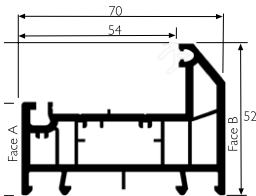

Standard Window Spec

- YALE Shootbolt Central Locking
- ERA Maxim Handle
- YALE Easy Clean Egress Hinge (Side hung only)

Standard Door Spec

- YALE Multi Point Lock
- Fab & Fix Handle
- YALE 1* Cylinder and YALE Cylinder Guard
- Mila Pro Secure Hinge

Main frames

TOTAL 70C

52mm Outerframe