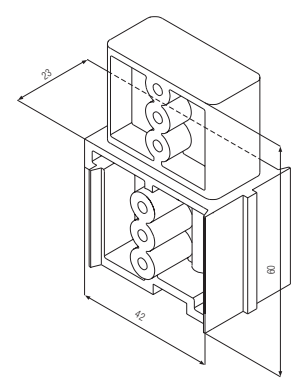

Art. No. 261199
Mechanical Joint for Transom/Mullion
(Art. No. 546460 & 546470)