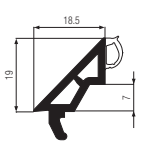

Glazing Beads

Co-extruded Putty Line Glazing Bead

Low-Level Glazing Bead 18.5mm
White Art. No. 546131
Laminated Art. No. 576321