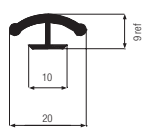

Baypole Connectors

Inside

Bay Cover Profile
White Art. No. 240143
Laminated Art. No. 240133
To use with Variable Angle Baypoles
Art. No. 240093/103 or
Art. No. 240113/123