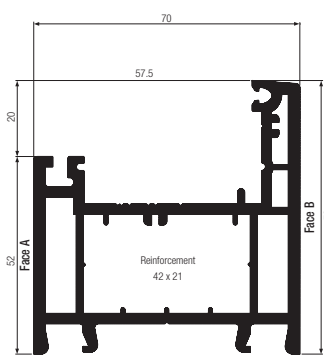

Reinforcement*
40 x 50 x 4mm
Art. No. 253157

Reinforcement
40 x 30 x 1.5mm
Art. No. 258358

Reinforcement*
45 x 45 x 2mm
Art. No. 259894

* Please see Profile Print for Optimised Steels available

S706 Fully Reversible - Main Profiles