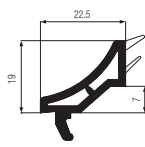

Glazing Bead 22.5mm
White Art. No. 561450
Laminated Art. No. 576550