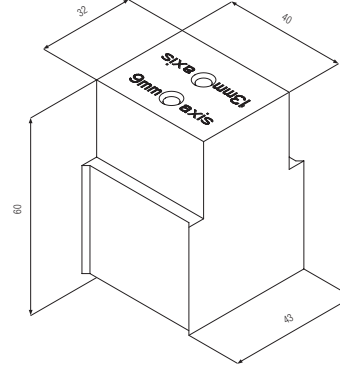

Security Glazing Seal

Glazing Seal
Art. No. 576130
RAUSECUR Security Gasket
- Black

Glazing Groove Infill
White Art. No. 561830
Brown Art. No. 561830

Mechanical Joint Blocks

Art. No. 261209
Mechanical Joint for Transom/Mullion
(Art. No. 546080 & 546090)