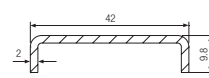

Reinforcement
42 x 9.8mm
Art. No. 232822