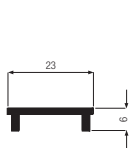

Ancillary Profiles

Bridge Packer

Bridge Packer
Art. No. 614052