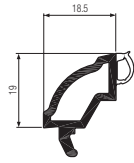

Co-extruded Contoured Glazing Beads

Glazing Bead 18.5mm
White Art. No. 546571
Laminated Art. No. 576571