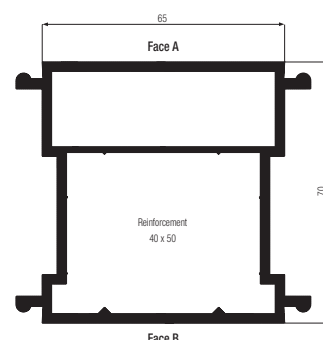

Joining Profile 65mm/Conservatory Lintel Beam
White Art. No. 546290
Laminated Art. No. 576780