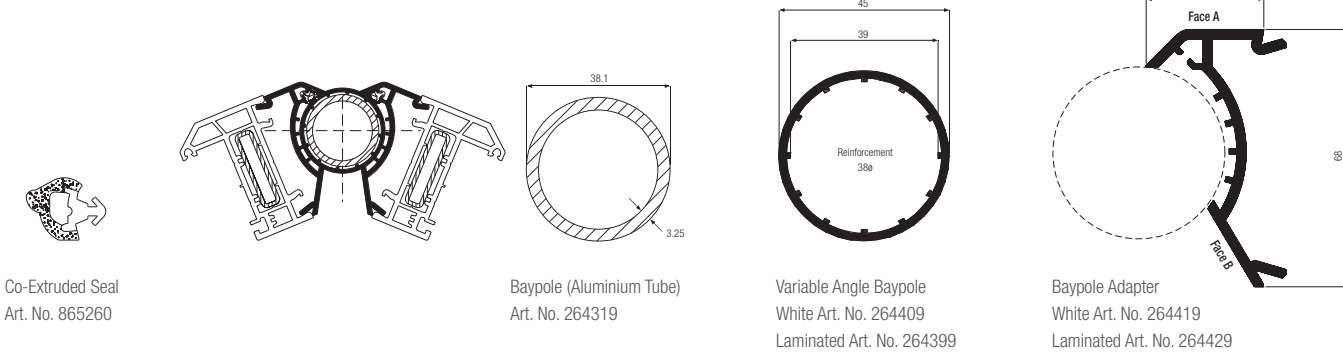

Joining Profile
White Art. No. 732460
Laminated Art. No. 590010

Joining Profile
White Art. No. 560700

Joining Profile
White Art. No. 733020
Laminated Art. No. 590160

Coupling Profile
White Art. No. 200504
Laminated Art. No. 597570 to be
replaced with Art. No. 200506

REHAU S706 AND REHAU EDGE 70MM WINDOW SYSTEMS

PROFILE CHART

Baypole Connectors

Variable Angle Baypoles "Saddle"

Co-Extruded Seal
Art. No. 865260

Baypole (Aluminium Tube)
Art. No. 264319

Variable Angle Baypole
White Art. No. 264409
Laminated Art. No. 264399