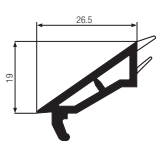

REHAU S706 AND REHAU EDGE 70MM WINDOW SYSTEMS

PROFILE CHART

Glazing Beads

Co-extruded Putty Line Glazing Bead

Low-Level Glazing Bead 18.5mm
White Art. No. 546131
Laminated Art. No. 576321

Glazing Bead 22.5mm
White Art. No. 546140
Laminated Art. No. 576320