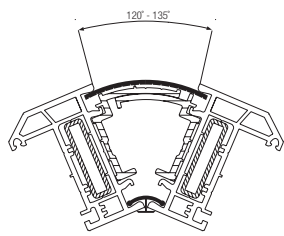

Baypole Adapter
White Art. No. 264419
Laminated Art. No. 264429

Internal Butt Baypoles - Variable Angle

120° - 135°

Baypole 1 120° -135°
Mill Finish Aluminium
Art. No. 240093
Use with Art. No. 240103

Baypole 2 120° -135°
Mill Finish Aluminium
Art. No. 240103
Use with Art. No. 240093