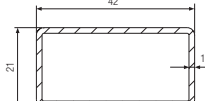

Reinforcements - Fully Reversible

Reinforcement*
42 x 21 x 1.5mm
Art. No. 264464