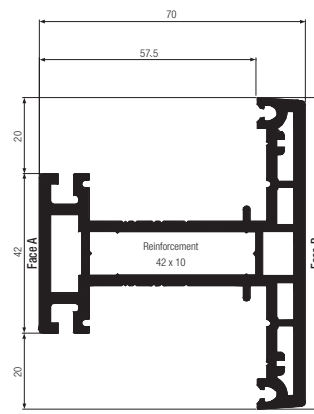

Mullion 'T'
White Art. No. 546520
Laminated Art. No. 576970