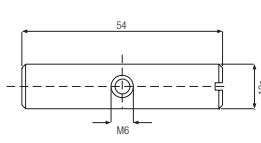

PROFILE CHART

Ancillary Profiles

Mechanical Jointing Components/Low Threshold Details for Doors

Screw M6x70
Galvanised Steel
Art. No. 257348

Weldable Corner Joint for Door Sash T + Z
Art. No. 259036

Bolt 54x12mm
Galvanised Steel
Art. No. 251537