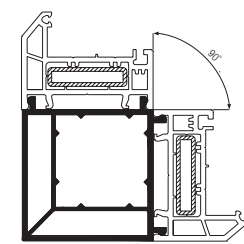

Fixed Angle Baypole

135°

Mill Finish Aluminium
135° Fixed Angle
Art. No. 246511

Note - Schematic illustration for identification purposes only

90°

90° Cornerpost
White Art. No. 632653
Laminated Art. No. 595870