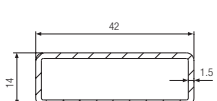

Reinforcement
42 x 14 x 1.5mm
Art. No. 264444