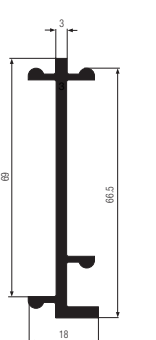

S706 to S717 Coupler
Art. No. 246488