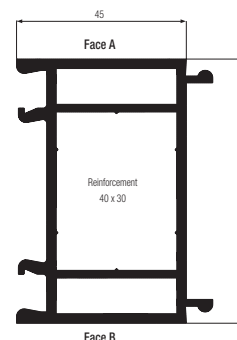

Frame Extension 45mm
White Art. No. 546280
Laminated Art. No. 576790