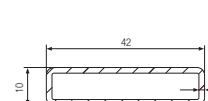

Reinforcement
42 x 10 x 2mm
Art. No. 261748

* Please see Profile Print for Optimised Steels available