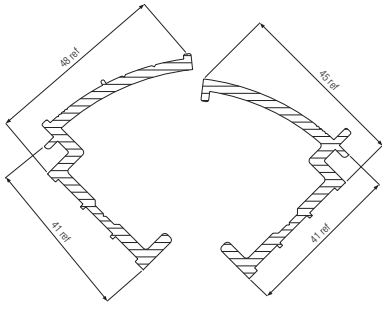

Baypole 1 120° -135°
Mill Finish Aluminium
Art. No. 240093
Use with Art. No. 240103

Baypole 2 120° -135°
Mill Finish Aluminium
Art. No. 240103
Use with Art. No. 240093