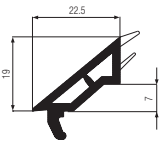

REHAU S706 AND REHAU EDGE 70MM WINDOW SYSTEMS

PROFILE CHART

Glazing Beads

Co-extruded Putty Line Glazing Bead

Low-Level Glazing Bead 18.5mm
White Art. No. 546131
Laminated Art. No. 576321

Glazing Bead 22.5mm
White Art. No. 546140
Laminated Art. No. 576320