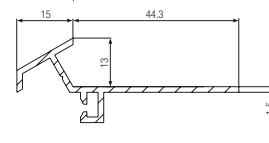

PROFILE CHART

Ancillary Profiles

Mechanical Jointing Components/Low Threshold Details for Doors

Screw M6x70
Galvanised Steel
Art. No. 257348

Weldable Corner Joint for Door Sash T + Z
Art. No. 259036

Bolt 54x12mm
Galvanised Steel
Art. No. 251537