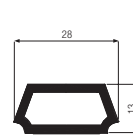

Surface Mounted Glazing Bar

White Art. No. 560530
Laminated Art. No. 593690