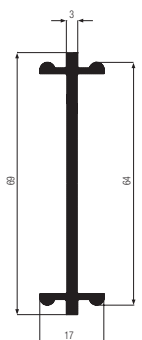

Art. No. 200131
French Window Spacer

Art. No. 200367
French Door Spacer

Sash Horns

Art. No. 245295
Casement Horns

Art. No. 200045
Run Through Sash Horn Kits for Chamfered Suite
Includes Left/Right Sash Horn Endcaps
and Left/Right Mechanical Joints
To Fit Art. No. 546100/546106

Art. No. 286936
Run Through Sash Horn Kits for Sculptured Suite
Includes Left/Right Sash Horn Endcaps
and Left/Right Mechanical Joints
To Fit Art. No. 546680/546685

Frame Coupling/Extension Profiles

Frame Joining Profile
White Art. No. 546300
Laminated Art. No. 576221