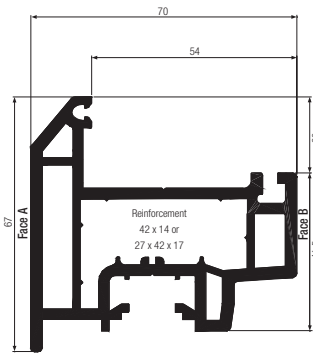

Sash
White Art. No. 546540
Laminated Art. No. 576990