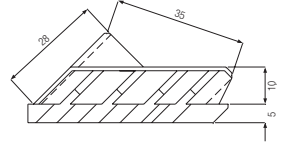

PROFILE CHART

Ancillary Profiles

Mechanical Jointing Components/Low Threshold Details for Doors

Screw M6x70
Galvanised Steel
Art. No. 257348

Weldable Corner Joint for Door Sash T + Z
Art. No. 259036

Bolt 54x12mm
Galvanised Steel
Art. No. 251537