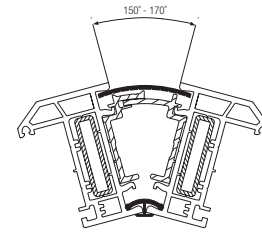

Baypole Adapter
White Art. No. 264419
Laminated Art. No. 264429

Internal Butt Baypoles - Variable Angle

120° - 135°

Baypole 1 120° -135°
Mill Finish Aluminium
Art. No. 240093
Use with Art. No. 240103

Baypole 2 120° -135°
Mill Finish Aluminium
Art. No. 240103
Use with Art. No. 240093

Note - Schematic illustration for identification purposes only

150° Fixed Angle & 150° -170°

Baypole 3 150°
Mill Finish Aluminium
Art. No. 240113
Use with Art. No. 240123
(170° used on its own)

Baypole 4 150°
Mill Finish Aluminium
Art. No. 240123
Use with Art. No. 240113