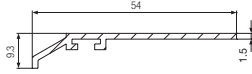

Low Threshold Sash Adapter
Silver Art. No. 238364/001
Gold Art. No. 238364/002
To use with Art. No.233214