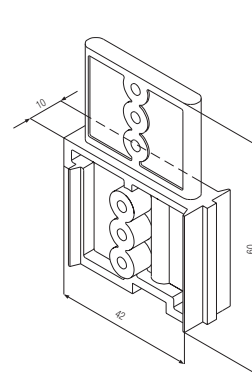

Security Glazing Seal

Glazing Seal
Art. No. 576130
RAUSECUR Security Gasket
- Black

Glazing Groove Infill
White Art. No. 561830
Brown Art. No. 561830

Mechanical Joint Blocks

Art. No. 261209
Mechanical Joint for Transom/Mullion
(Art. No. 546080 & 546090)