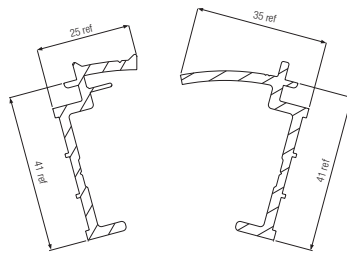

150° Fixed Angle & 150° -170°

Baypole 3 150°
Mill Finish Aluminium
Art. No. 240113
Use with Art. No. 240123
(170° used on its own)

Baypole 4 150°
Mill Finish Aluminium
Art. No. 240123
Use with Art. No. 240113