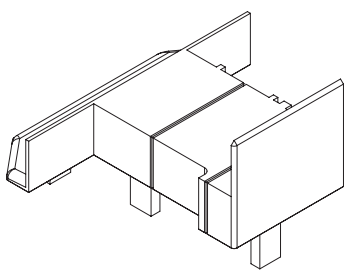

Dummy Mullion

Art. No. 264580 / 001 Top + Bottom - White
Art. No. 264600 / 001 Top + Bottom - Brown
Art. No. 264600 / 003 Top + Bottom - Acorn
End Cap for Dummy Mullion
Art. No. 546100