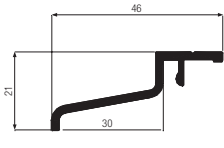

Note - Schematic illustration for identification purposes only

Ancillary Profiles

Bridge Packer

Bridge Packer
Art. No. 614052

Head Drip

Head Drip
Art. No. 546560
Laminated Art. No. 576231

Eurogroove Infill

Eurogroove Infill
White Art. No. 558440
Brown Art. No. 588010