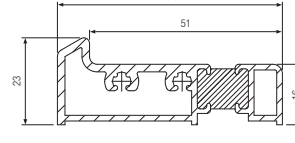

Low Threshold
Art. No. 200476