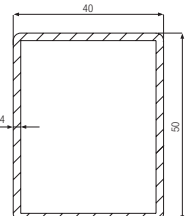

Reinforcement*
40 x 18 x 18 x 2mm
Art. No. 253865

Reinforcement*
40 x 40 x 40 x 12 x 2mm
Art. No. 252827

Reinforcement*
40 x 40 x 40 x 2mm
Art. No. 258841

Reinforcement
50 x 15 x 1.5mm
Art. No. 251355

Reinforcement
30 x 20 x 2mm
Art. No. 255924

Reinforcement*
40 x 50 x 4mm
Art. No. 253157

Reinforcement
40 x 30 x 1.5mm
Art. No. 258358

Reinforcement*
45 x 45 x 2mm
Art. No. 259894

* Please see Profile Print for Optimised Steels available

S706 Fully Reversible - Main Profiles