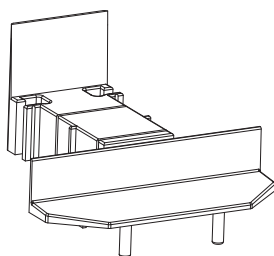

Art. No. 200574
Dummy Mullion Endcap To Fit
Art. No. 546085 Slim 'T' Transom + IG