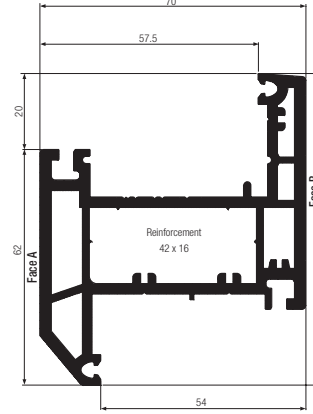

Mullion 'Z'
White Art. No. 546530
Laminated Art. No. 576980

Specialist Seals & Hinge Extrusion Profiles - Fully Reversible

Peder Nielsen/Mila/Gorud Type

Spilka type

Reinforcements - Fully Reversible

* Please see Profile Print for Optimised Steels available