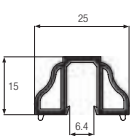

Georgian Bars and Clips

Sculptured Georgian Bar
with Black/Grey/Brown/Acorn
Co-Ex Flippers
Art. No. 200029