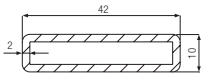

Reinforcements

Reinforcement*
42 x 10 x 2mm
Art. No. 261748