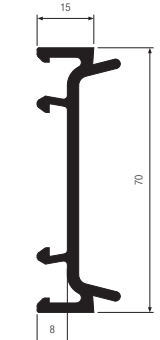

Art. No. 200131
French Window Spacer

Art. No. 200367
French Door Spacer

Sash Horns

Art. No. 245295
Casement Horns

Art. No. 200045
Run Through Sash Horn Kits for Chamfered Suite
Includes Left/Right Sash Horn Endcaps
and Left/Right Mechanical Joints
To Fit Art. No. 546100/546106

Art. No. 286936
Run Through Sash Horn Kits for Sculptured Suite
Includes Left/Right Sash Horn Endcaps
and Left/Right Mechanical Joints
To Fit Art. No. 546680/546685

Frame Coupling/Extension Profiles

Frame Joining Profile
White Art. No. 546300
Laminated Art. No. 576221