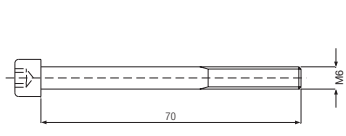

PROFILE CHART

Ancillary Profiles

Mechanical Jointing Components/Low Threshold Details for Doors

Screw M6x70
Galvanised Steel
Art. No. 257348

Weldable Corner Joint for Door Sash T + Z
Art. No. 259036

Bolt 54x12mm
Galvanised Steel
Art. No. 251537