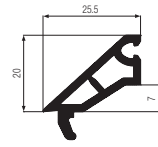

Non Co-extruded Glazing Bead

Glazing Bead
White Art. No. 546110
Laminated Art. No. 576290

Condensation Adapter Bead

Security Glazing Seal