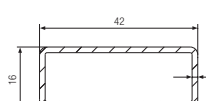

Spilka Hinge Guide
Art. No. 264366

Reinforcements - Fully Reversible

Reinforcement*
42 x 21 x 1.5mm
Art. No. 264464

Reinforcement
42 x 14 x 1.5mm
Art. No. 264444

Reinforcement
42 x 27 x 17 x 1.5mm
Art. No. 264434