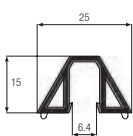

Chamfered Georgian Bar
with Black/Grey/Brown/Acorn
Co-Ex Flippers
Art. No. 200031

Georgian Bar Clip Details

Article. No.	Description
200032	24mm Bar Clip
200033	28mm Bar Clip
200034	Cruciform Clip