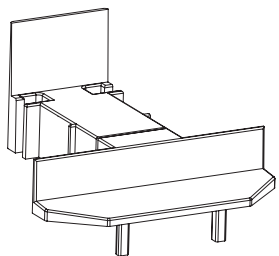

French Window and Door Components

Art. No. 200101
Dummy Mullion Endcap
To Fit Art. No. 546080 Slim 'T' Transom