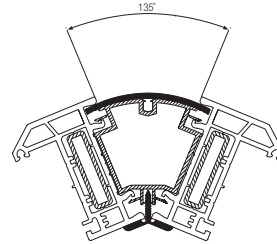

Note - Schematic illustration for identification purposes only.
For 170° use Art. No. 240113 on its own

Baypole Connectors

Inside

Bay Cover Profile
White Art. No. 240143
Laminated Art. No. 240133
To use with Variable Angle Baypoles
Art. No. 240093/103 or
Art. No. 240113/123

Inside

Cover Profile
White Art. No. 558170
Laminated Art. No. 576530
To use with Art. No. 246511

Outside

Bay Cover Trim
White Art. No. 240153
Laminated Art. No. 240163
To use with either Fixed or Variable Angle Baypoles.

Fixed Angle Baypole

135°

Mill Finish Aluminium
135° Fixed Angle
Art. No. 246511

Note - Schematic illustration for identification purposes only

90°

90° Cornerpost
White Art. No. 632653
Laminated Art. No. 595870