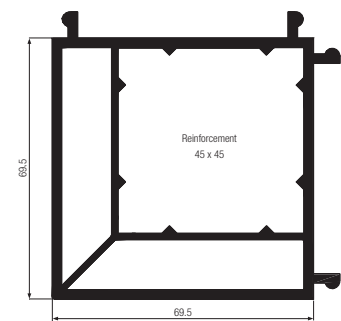

Fixed Angle Baypole

135°

Mill Finish Aluminium
135° Fixed Angle
Art. No. 246511

Note - Schematic illustration for identification purposes only

90°

90° Cornerpost
White Art. No. 632653
Laminated Art. No. 595870