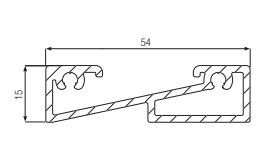

15mm Low Threshold
Silver Art. No. 233214/001
Gold Art. No. 233214/002