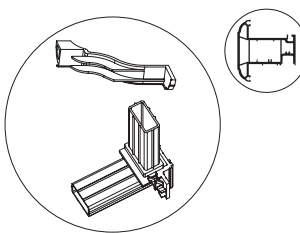

Art. No. 200131
French Window Spacer

Art. No. 200367
French Door Spacer

Sash Horns

Art. No. 245295
Casement Horns

Art. No. 200045
Run Through Sash Horn Kits for Chamfered Suite
Includes Left/Right Sash Horn Endcaps
and Left/Right Mechanical Joints
To Fit Art. No. 546100/546106