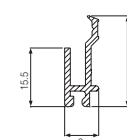

Specialist Seals & Hinge Extrusion Profiles - Fully Reversible

Head Drip Seal
Art. No. 865250

Co-Extruded Casement Seal
Art. No. 865260

Peder Nielsen/Mila/Gorud Type

Hinge Packer
Art. No. 264376

Spilka type

Spilka Hinge Guide
Art. No. 264366

Reinforcements - Fully Reversible

Reinforcement*
42 x 21 x 1.5mm
Art. No. 264464

Reinforcement
42 x 14 x 1.5mm
Art. No. 264444

Reinforcement
42 x 27 x 17 x 1.5mm
Art. No. 264434