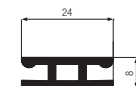

Joining Profile
White Art. No. 560700