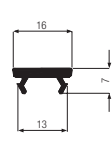

Note - Schematic illustration for identification purposes only

Ancillary Profiles

Bridge Packer

Bridge Packer
Art. No. 614052

Head Drip

Head Drip
Art. No. 546560
Laminated Art. No. 576231

Eurogroove Infill

Eurogroove Infill
White Art. No. 558440
Brown Art. No. 588010