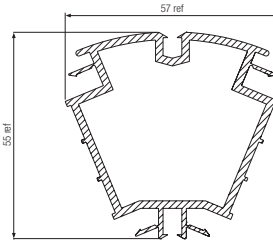

Fixed Angle Baypole

135°

Mill Finish Aluminium
135° Fixed Angle
Art. No. 246511