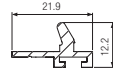

Low Threshold Sash Adapter
for Outward Opening Doors
Silver Art. No. 200309/001
Gold Art. No. 200309/002