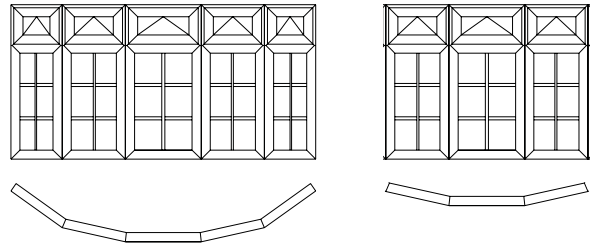

Styles and shapes

REHAU range at a glance

TOTAL70

Caseament windows including french windows

Comprehensive range of styles, (chamfered and sculptured) and a variety of colour options.

Bay & bow windows

Full range of compatible ancillary profiles which provide most attractive means of achieving the desired look.