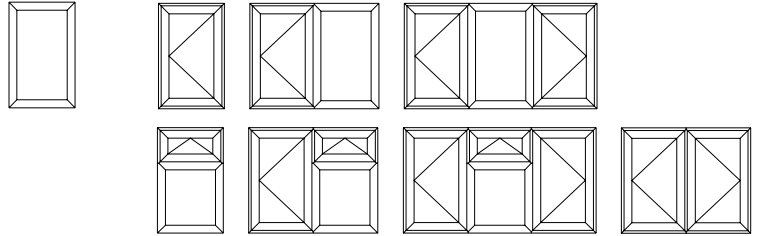

Your REHAU Installer is the expert to discuss the best hardware option for your needs. They will be able to show you the range of handle styles and colours to ensure the perfect finish to your windows and doors.

Styles and shapes

REHAU range at a glance

TOTAL70

Caseament windows including french windows

Comprehensive range of styles, (chamfered and sculptured) and a variety of colour options.

Bay & bow windows

Full range of compatible ancillary profiles which provide most attractive means of achieving the desired look.