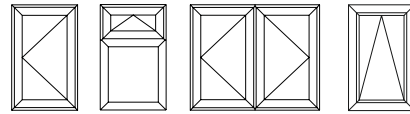

Your REHAU Installer is the expert to discuss the best hardware option for your needs. They will be able to show you the range of handle styles and colours to ensure the perfect finish to your windows and doors.

Styles and shapes

REHAU range at a glance

TOTAL70

Caseament windows including french windows

Comprehensive range of styles, (chamfered and sculptured) and a variety of colour options.

Bay & bow windows

Full range of compatible ancillary profiles which provide most attractive means of achieving the desired look.

Rio flush fit windows

Providing an attractive means of replicating traditional timber casement windows.

Tilt & turn windows

A choice of styles which have the option of the window tilting inwards or being fully opened inwards.