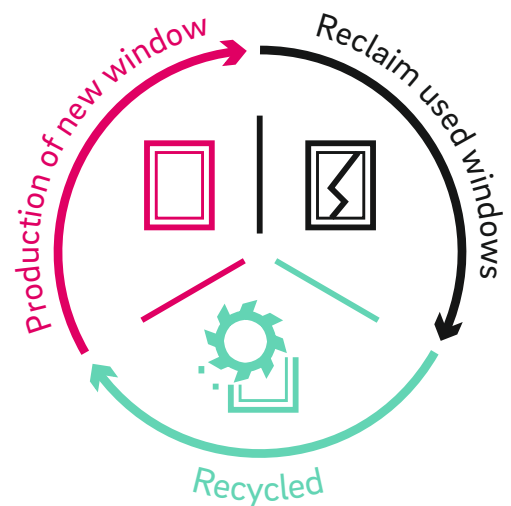

REHAU window systems have been tested in accordance with and meet the highest requirements of BS7412 for the standard of a manufactured window.

Enhanced security

REHAU windows and doors are tested to the highest security standards giving you an added level of security to your home and family.

Weather performance

Independently tested REHAU windows and doors achieve the highest BSI ratings for wind, water and air protecting your home from the elements.

Excellent sustainability

As a manufacturer, we are conscious of the impact our actions have on people and the environment. The use of recycled materials is one of our strategic objectives. By making our own processes more efficient and creating new opportunities for recycling, our aim is to make it as easy as possible for everyone to make the choice of using recycled products.