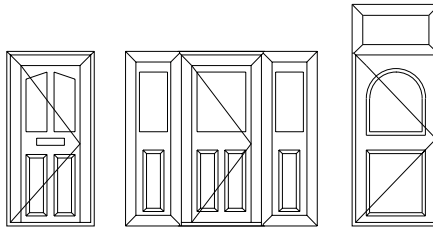

Heritage & vertical sliding windows

Vertical & sliding windows

The most authentic replication of a traditional vertically sliding window, with a choice of sash options, run through sash horns, georgian bars and traditional style furniture.

AGILA doors

Front composite entrance doors

A beautiful range of composite door panel options that compliment the choice of REHAU frame.