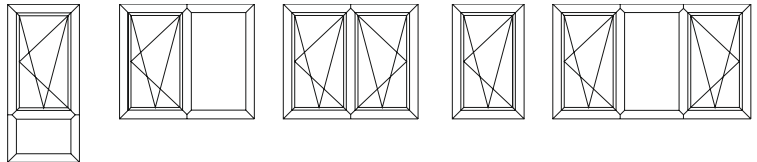

Styles and shapes

REHAU range at a glance

TOTAL70

Caseament windows including french windows

Comprehensive range of styles, (chamfered and sculptured) and a variety of colour options.

Bay & bow windows

Full range of compatible ancillary profiles which provide most attractive means of achieving the desired look.

Rio flush fit windows

Providing an attractive means of replicating traditional timber casement windows.

Tilt & turn windows

A choice of styles which have the option of the window tilting inwards or being fully opened inwards.