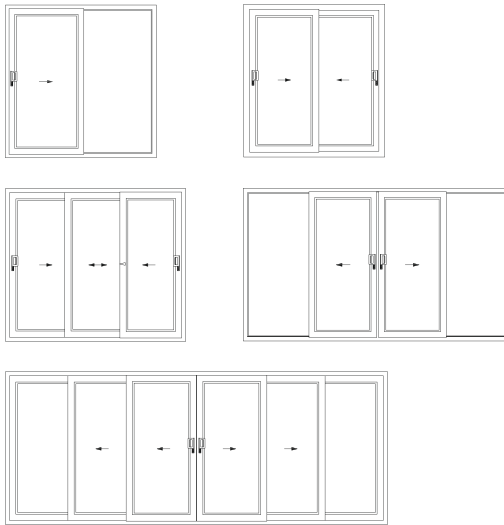

Heritage & vertical sliding windows

Vertical & sliding windows

The most authentic replication of a traditional vertically sliding window, with a choice of sash options, run through sash horns, georgian bars and traditional style furniture.

AGILA doors

Front composite entrance doors

A beautiful range of composite door panel options that compliment the choice of REHAU frame.

Sliding doors

Multi-pane configurations and large overall sizes provide homeowners with greater choice. Enhanced security and hardware guarantees provide peace of mind.