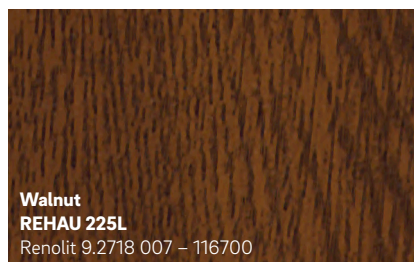

Traditional Collection