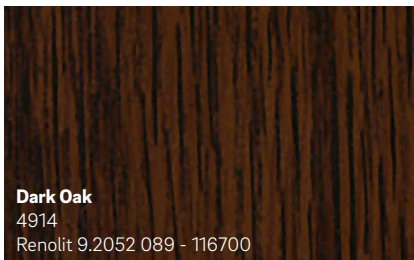

Traditional Collection