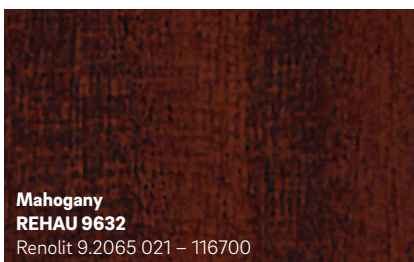

Traditional Collection