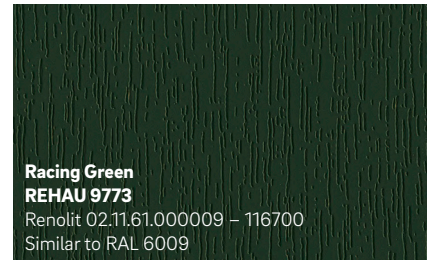

Statement Collection