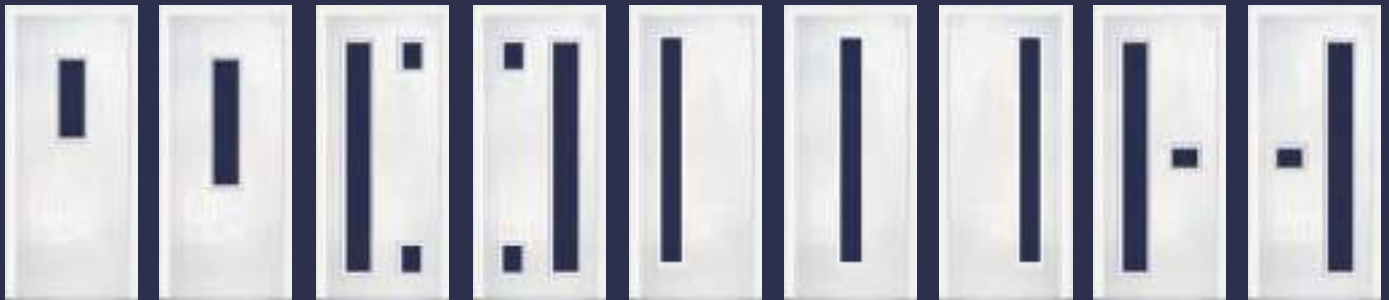

Catalina 1

Tortolla 1

Hansa 3

Uracco 1

Jowett 2