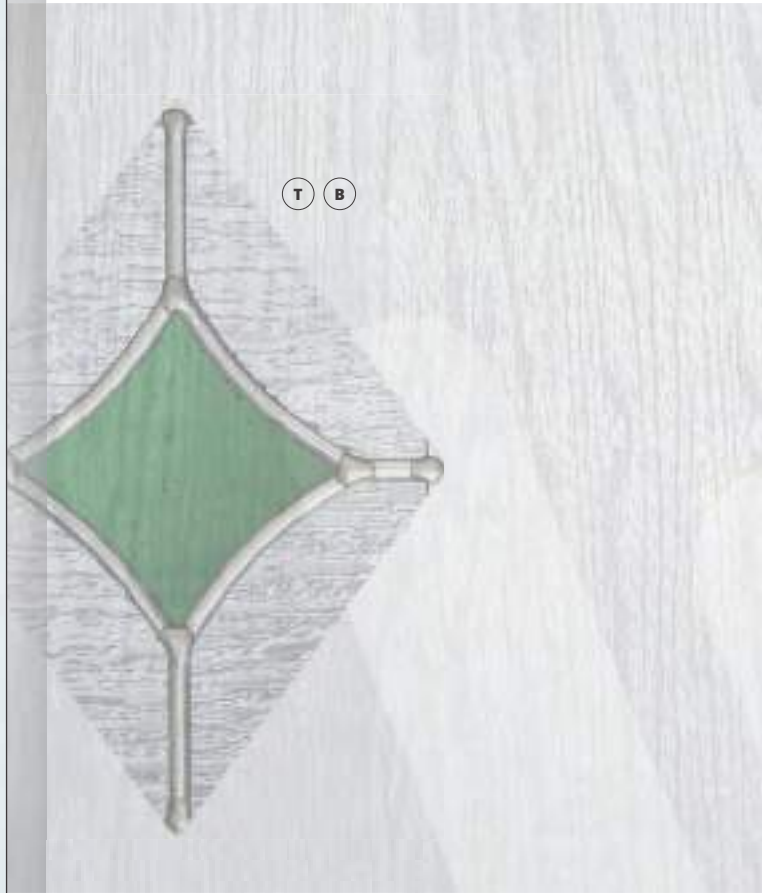

COTTAGE

FLUSH

COUNTRY

URBAN

Door featured is an Olive Yellow (RAL 1020) Chimaera 1 with Scotia Green Diamond Glass, Silver Drip Bar and Stainless Steel Bow Handle.

Bullseye (D)

Sandblasted Olivia (D) (B)

Palopo Green Diamond (D) (B)