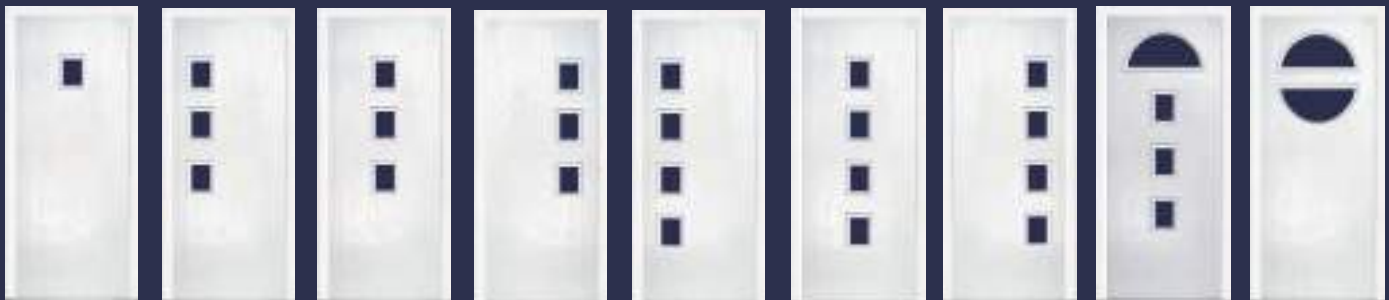

Aruba 1

Aruba 3

Aruba 4

Belize 4

Alfetta 2